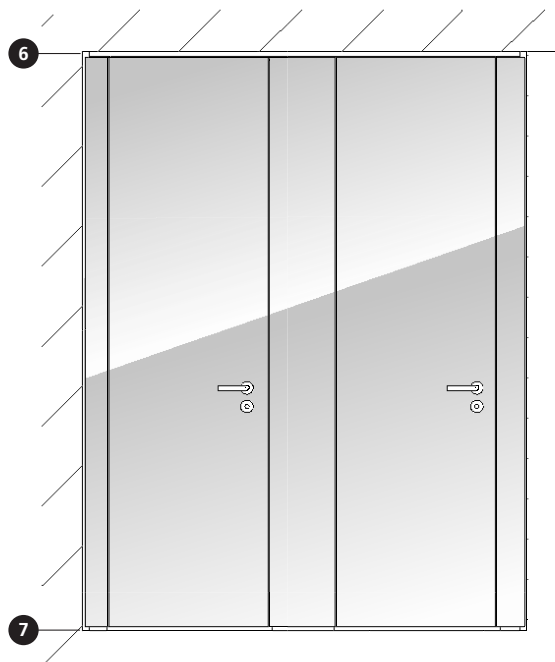

Technical design of cubicle system type VENTO

We reserve the right to make technical alterations.