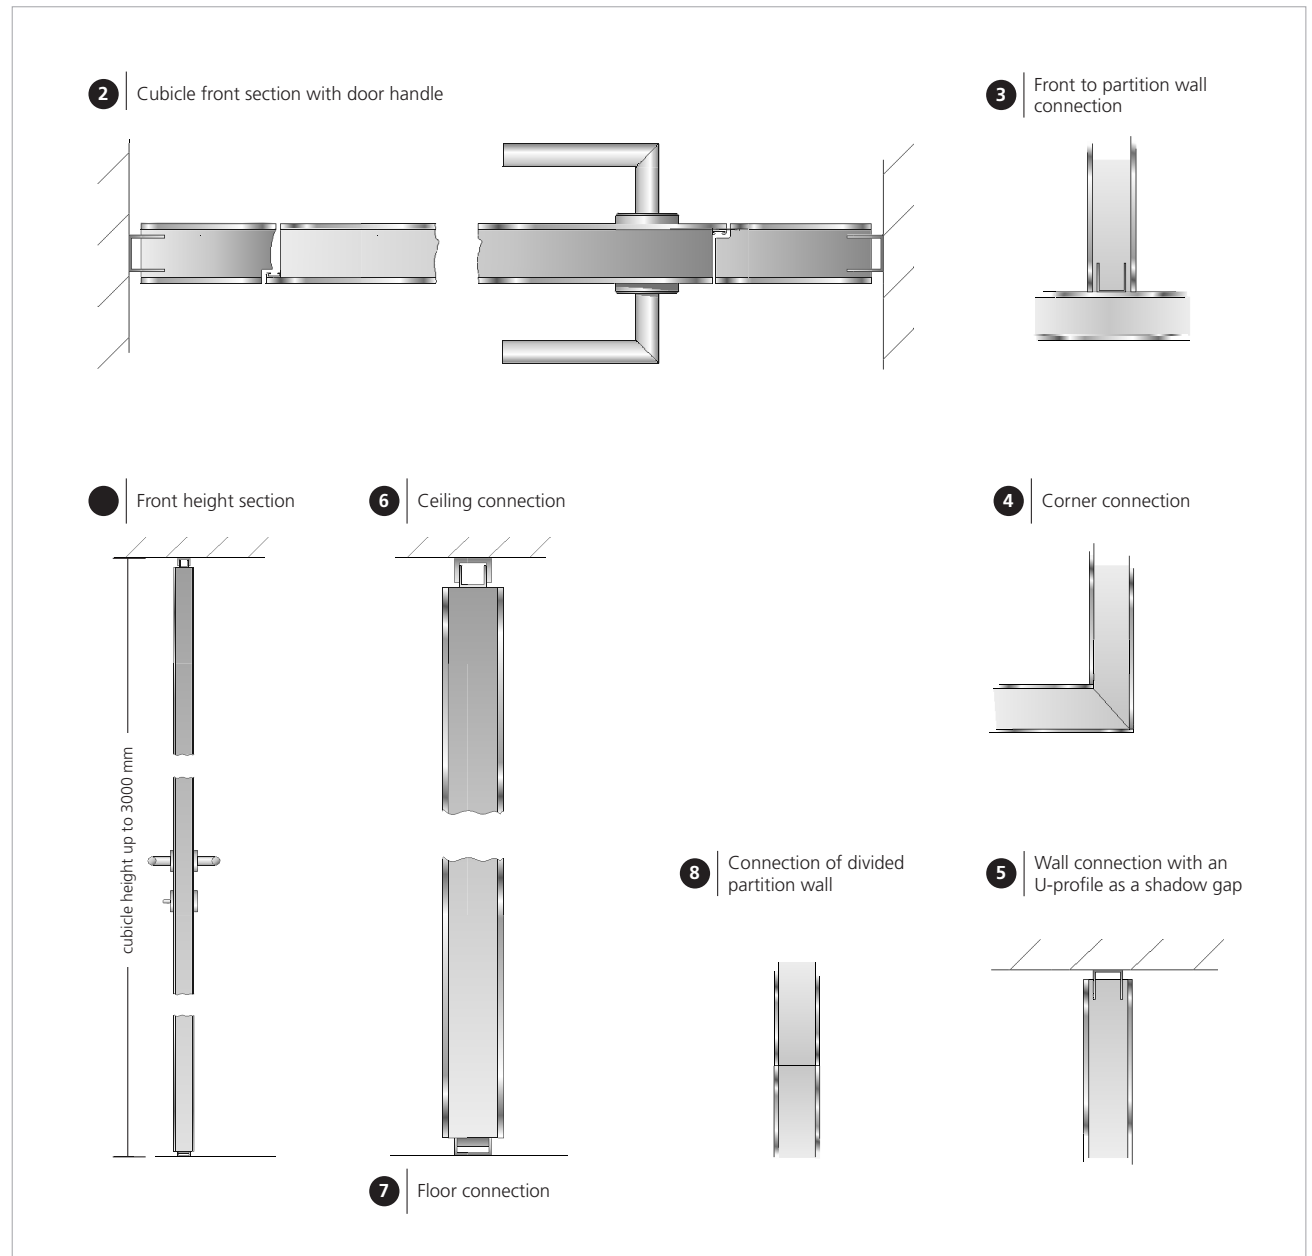

Technical design of cubicle system type VENTO

We reserve the right to make technical alterations.