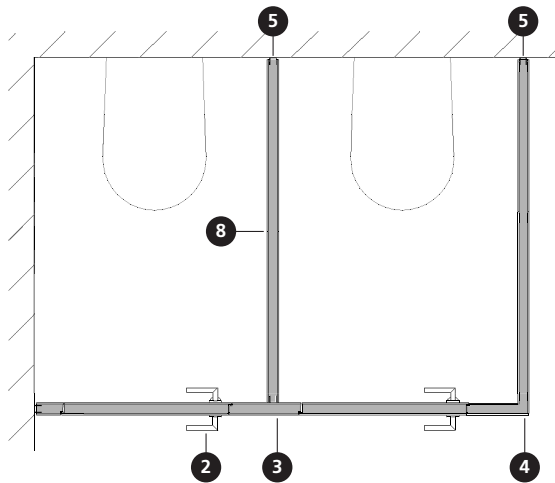

Technical design of cubicle system type VENTO

We reserve the right to make technical alterations.